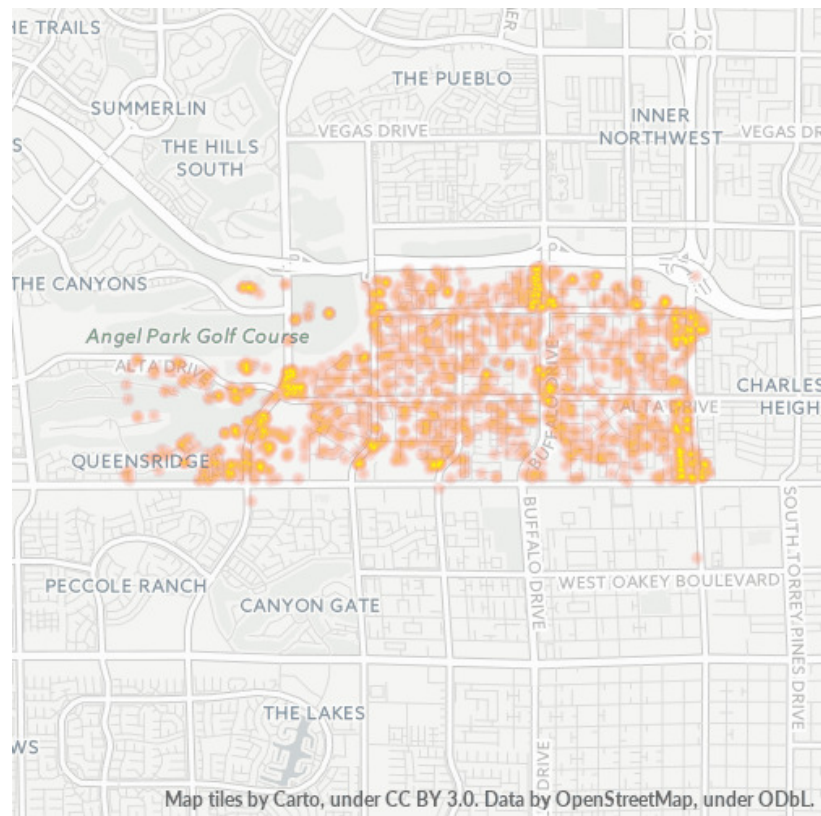

[Las Vegas Superior Tree Service](#)

Landscaping

📍 1.6 mi · 6555 W Sahara Ave

[Ryans Tree Care LLC](#)

Landscaping

📍 2.05 mi · 6558 Coley Ave

[Woodys Tree Service LLC](#)

Landscaping

📍 2.56 mi · 6216 Old Trail Rd

[Executive Landscape Designs](#)

Landscaping

📍 2.61 mi · 7530 W Lake Mead Blvd

[Tree Amigos](#)

Nurseries and garden supplies

📍 2.73 mi · Las Vegas

BUSINESSES IN ZIP CODE 89145

Businesses in 89145: 1,650

Population: 28,113

CATEGORIES

Professional Services: 19%

Shopping: 17%

Medical: 10%

Other: 53%

PRICE

NEIGHBORHOODS

Charleston Preservation: 5%

South Las Vegas: 9%

Summerlin: 57%

Westside: 15%

Other: 14%

STATS AND DEMOGRAPHICS FOR ZIP CODE 89145

RACE