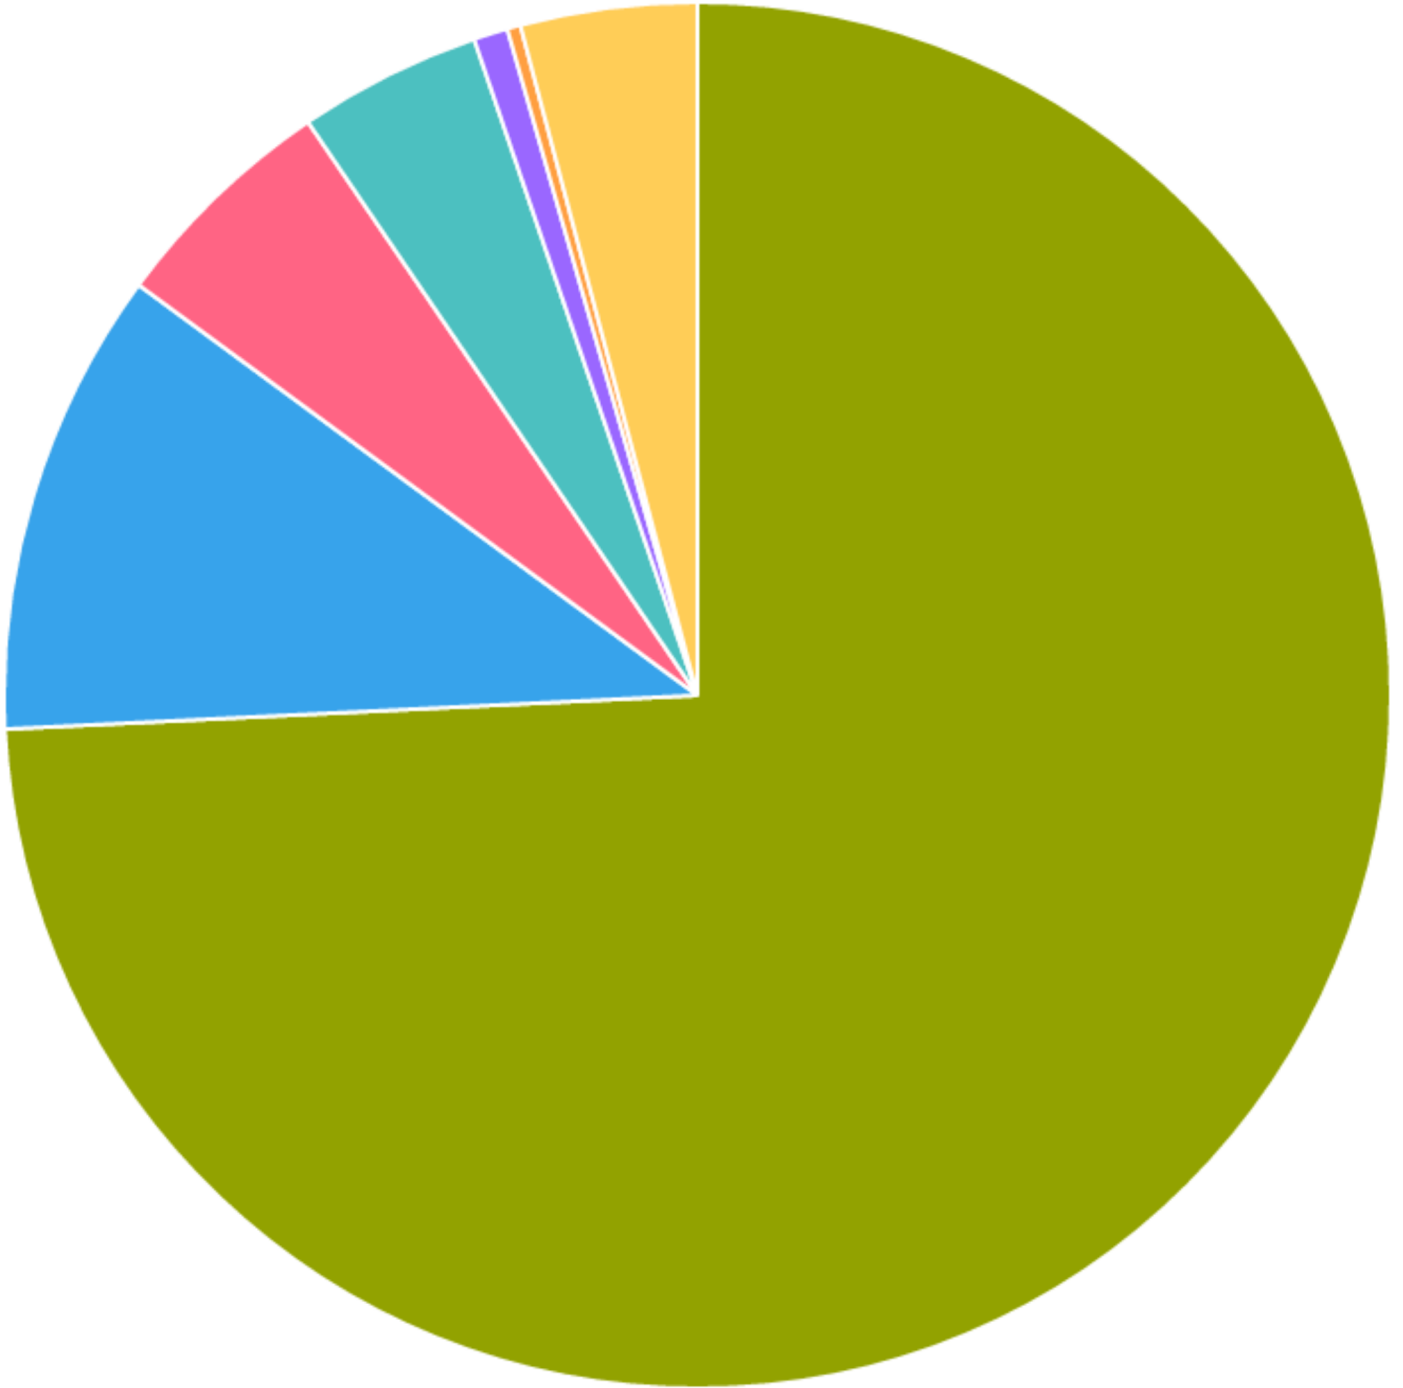

White: 74%

Hispanic or Latino: 11%

Black Or African American: 5%

Asian: 4%

American Indian Or Alaskan Native: 1%

Native Hawaiian & Other Pacific Islander: 0%

Other: 4%

GENDER

Female: 50%

Male: 50%

Other: 0%

BUSINESS LOOKUP

Coffee

Shopping

Banks

Hotels